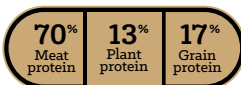

Available in: 15, 40, 50 lbs

PROTEIN SOURCE BREAKDOWN

ENERGY COMPOSITION

25% Protein	14% Fat
----------------	------------

CALORIE CONTENT (CALCULATED)

ME 3634 kcal/kg 386 kcal/cup

CANINE — REALTREE

EDGE ENERGY