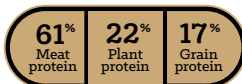

PROTEIN SOURCE BREAKDOWN

ENERGY COMPOSITION

24% Protein	12% Fat

CALORIE CONTENT (CALCULATED)

ME 3496 kcal/kg
372 kcal/cup