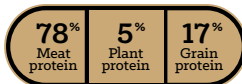

PROTEIN SOURCE BREAKDOWN

ENERGY COMPOSITION

27% Protein
11.5% Fat

CALORIE CONTENT (CALCULATED)

ME 3385 kcal/kg
360 kcal/cup