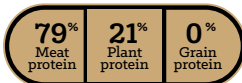

PROTEIN SOURCE BREAKDOWN

ENERGY COMPOSITION

33% Protein
16% Fat

CALORIE CONTENT (CALCULATED)

ME 3602 kcal/kg
383 kcal/cup

Benefits of Joint Care

Providing adult dogs joint support through glucosamine and chondroitin before issues arise can help with stiffness and pain as dogs age.

Glucosamine is naturally found in healthy cartilage. Supplementing the natural production helps support joint health, aids from potential inflammation and works to maintain joint lubrication.

Chondroitin helps minimize cartilage damage while promoting water retention and elasticity in the cartilage, which helps with adequate shock absorption.