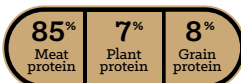

PROTEIN SOURCE BREAKDOWN

ENERGY COMPOSITION

28% Protein	22% Fat

CALORIE CONTENT (CALCULATED)

ME 3908 kcal/kg 415 kcal/cup