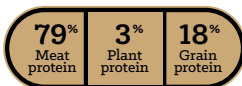

Available in: 5, 40, 50 lbs

PROTEIN SOURCE BREAKDOWN

ENERGY COMPOSITION

26% Protein	18% Fat
-----------------------	-------------------

CALORIE CONTENT (CALCULATED)

ME 3765 kcal/kg
400 kcal/cup

High Energy

- Nutrient-dense recipe made with premium quality beef and chicken meals.
- Ideal for highly active and sporting dogs.
- Provides sustained energy to promote stamina and endurance.

Available in: 5, 40, 50 lbs

PROTEIN SOURCE BREAKDOWN

ENERGY COMPOSITION

24% Protein	20% Fat
-----------------------	-------------------

CALORIE CONTENT (CALCULATED)

ME 3871 kcal/kg
412 kcal/cup

Multi-Pro

- Nutrient-dense recipe made with premium quality beef, chicken, and pork meals.
- Ideal for normally active dogs, regular maintenance, and off-season nutrition.
- Promotes sustained energy and healthy immune and digestive systems.