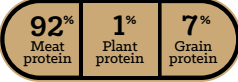

PROTEIN SOURCE BREAKDOWN

ENERGY COMPOSITION

38% Protein
18% Fat

CALORIE CONTENT (CALCULATED)

ME 3774 kcal/kg
401 kcal/cup