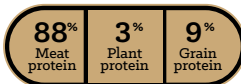

Available in: 5, 15, 40 lbs

PROTEIN SOURCE BREAKDOWN

ENERGY COMPOSITION

28% Protein	22% Fat
----------------	------------

CALORIE CONTENT (CALCULATED)

ME 3908 kcal/kg 415 kcal/cup

MAX-5 PRO

- Nutrient-dense recipe made with premium quality beef, fish, and duck meals.
- An ideal 30% protein, 20% fat formula for dogs with high physical demands.
- Designed with added glucosamine and chondroitin to support joint health for adult dogs.

Available in: 5, 15, 40 lbs

PROTEIN SOURCE BREAKDOWN

ENERGY COMPOSITION

30% Protein	20% Fat
----------------	------------

CALORIE CONTENT (CALCULATED)

ME 3794 kcal/kg 403 kcal/cup

CANINE — CLASSIC LINE

Hi-Pro Plus