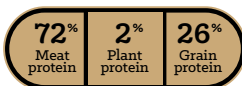

Available in: 5, 40, 50 lbs

PROTEIN SOURCE BREAKDOWN

ENERGY COMPOSITION

26% Protein	18% Fat
-----------------------	-------------------

CALORIE CONTENT (CALCULATED)

ME 3765 kcal/kg
400 kcal/cup

High Energy

- Nutrient-dense recipe made with premium quality beef and chicken meals.
- Ideal for highly active and sporting dogs.
- Provides sustained energy to promote stamina and endurance.

Available in: 5, 40, 50 lbs

PROTEIN SOURCE BREAKDOWN

ENERGY COMPOSITION

24% Protein	20% Fat
-----------------------	-------------------

CALORIE CONTENT (CALCULATED)

ME 3871 kcal/kg
412 kcal/cup

Multi-Pro

- Nutrient-dense recipe made with premium quality beef, chicken, and pork meals.
- Ideal for normally active dogs, regular maintenance, and off-season nutrition.
- Promotes sustained energy and healthy immune and digestive systems.

Available in: 5, 30, 50 lbs

PROTEIN SOURCE BREAKDOWN

ENERGY COMPOSITION

22.5% Protein	10% Fat
-------------------------	-------------------

CALORIE CONTENT (CALCULATED)

ME 3380 kcal/kg
359 kcal/cup

CANINE — SELECT LINE