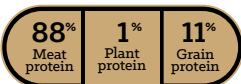

PROTEIN SOURCE BREAKDOWN