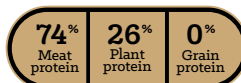

PROTEIN SOURCE BREAKDOWN