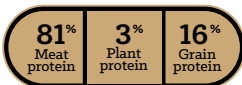

PROTEIN SOURCE BREAKDOWN

ENERGY COMPOSITION

26% Protein
18% Fat

CALORIE CONTENT (CALCULATED)

ME 3756 kcal/kg
399 kcal/cup